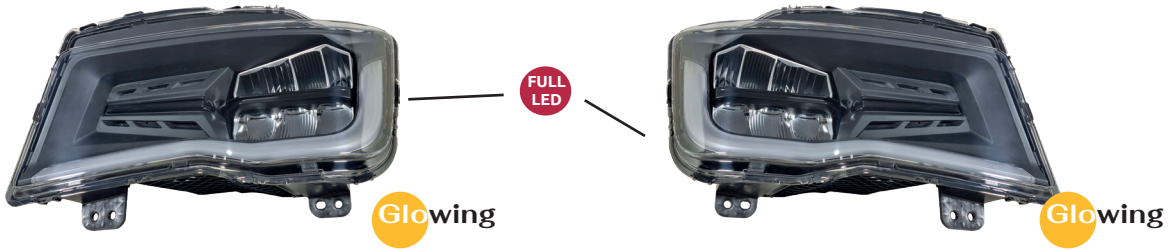

OEM 252334005 - 500086753

TGS TGX

Faro principal | Headlight

FA801535 ← I LED E

OEM 81251016821

FA801536 D → LED E

OEM 81251016822

FA801545 ← I LED M