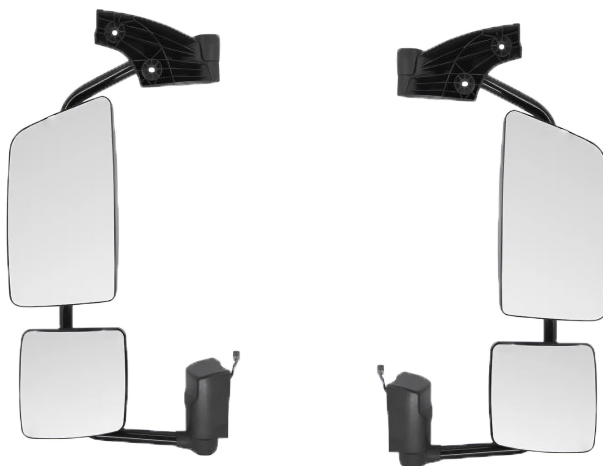

FA801962/2 Con luz carretera adicional

OEM 23752732

FMX 2021 →

Espejo principal | Main mirror

FA850913

OEM 23961982 - 84189303

FA850914

OEM 23962446 - 84189305