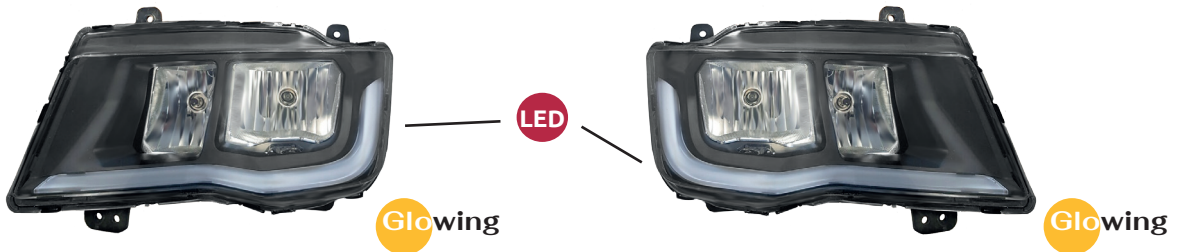

FA801543 ← I H7 H7 E

OEM 81251016737

FA801544 D → H7 H7 E

OEM 81251016738

FA801537 ← I H7 H7 M

OEM 81251016735

FA801538 D → H7 H7 M

OEM 81251016736