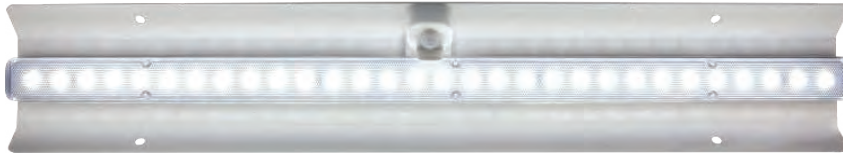

Plafón interior de esquina