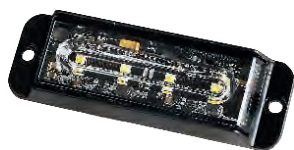

Luces estroboscópicas | Strobe lights

ILUMINACIÓN ESPECIAL | SPECIAL LIGHTING

Estroboscópicas

LED
12/24 V

26 secuencias

110 x 36 x 17 mm

● FA410010A
● FA410010B
20W, 4 LED x 5W