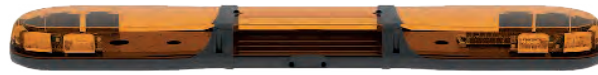

- **FA519991**
  12 módulos LED

LED
12/24 V

770 x 200 x 85 mm

- **FA519992**
  12 módulos LED

LED
12/24 V

1000 x 200 x 85 mm

- **FA519993**
  16 módulos LED

LED
12/24 V

1250 x 200 x 85 mm

- **FA519994**
  16 módulos LED

LED
12/24 V

1500 x 200 x 85 mm